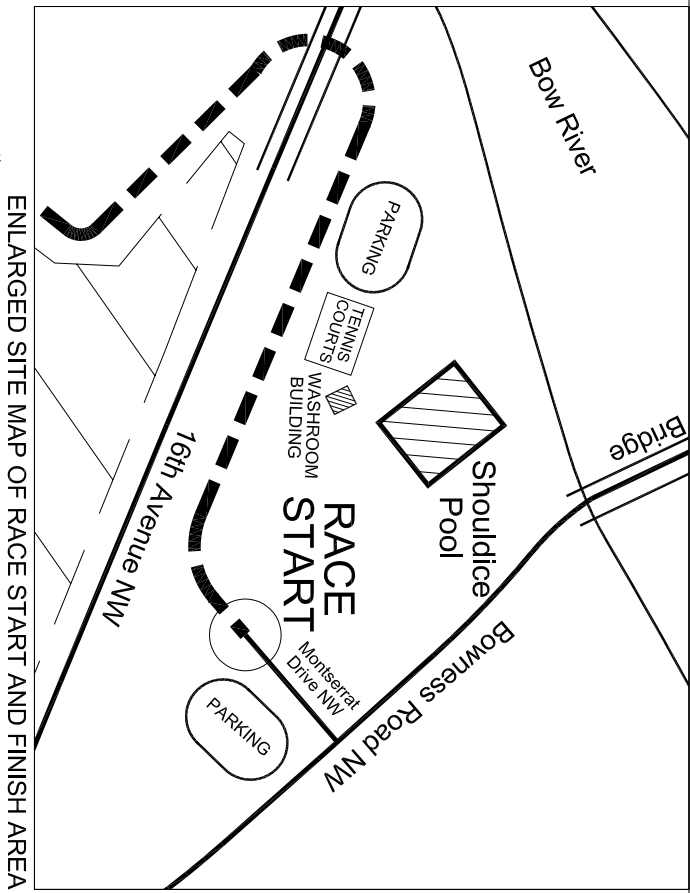

2008 Calgary Women's Run
 Sunday May 25th, 2008
 Parking lot just east of Shouldice Pool off of Bowness Road

numbered boxes indicate course marshal locations
 water stations will be present at 5.5 & 10 km turnaround points (#s 7 & 9)
 refreshment station will be in finish area